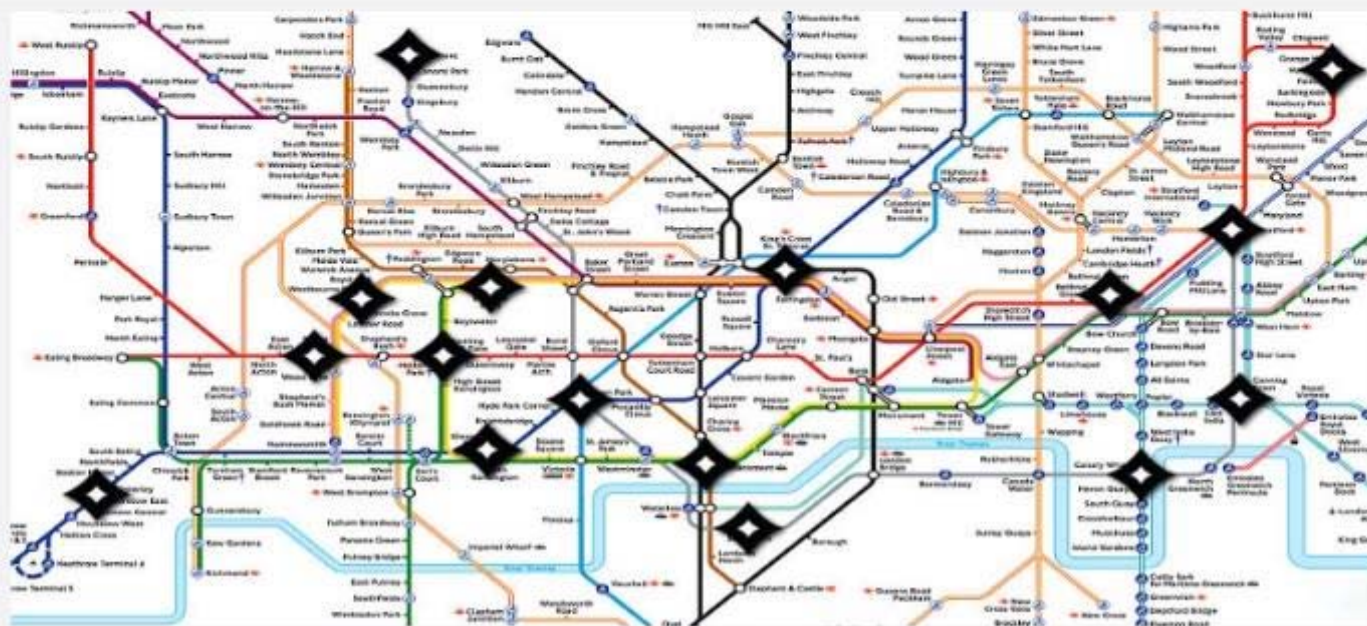

ART ON THE UNDERGROUND

ABOUT / ARTISTS, PROJECTS & EVENTS / AUDIO & VISUAL / SHOP

Find Project On Map

Use our interactive map to discover where on the network you can find our current and permanent projects. Visiting information can be found on individual project pages.

[Use the map](#)