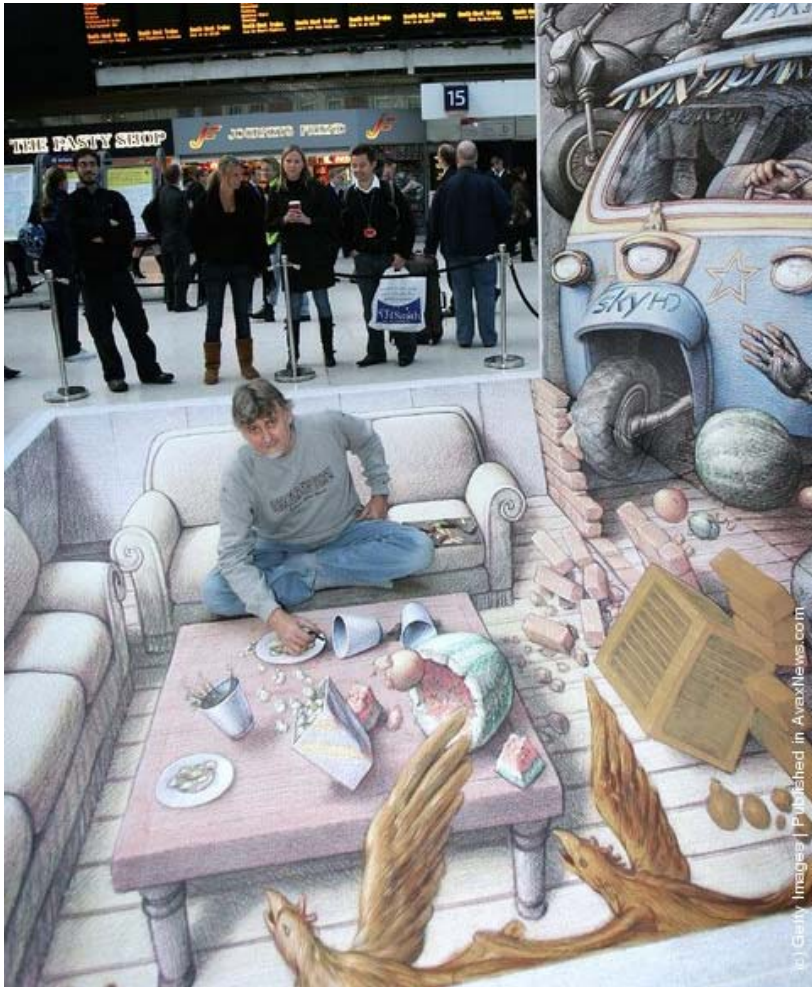

England, London. Transport for London. Art on the Underground.

England, London. Art on the underground. "We Happened to Travel". King's Cross station. 2016

England, London. Art on the underground. Tottenham Court Road station. Daniel Buren, artist.

England, London. Waterloo Station. The Tunnel, authorized graffiti area.

England, London. Waterloo Station. Banksy, Cans Festival, 2008.

England, London. Waterloo Station. Kurt Wenner, street artist. 2008. (Getty images).