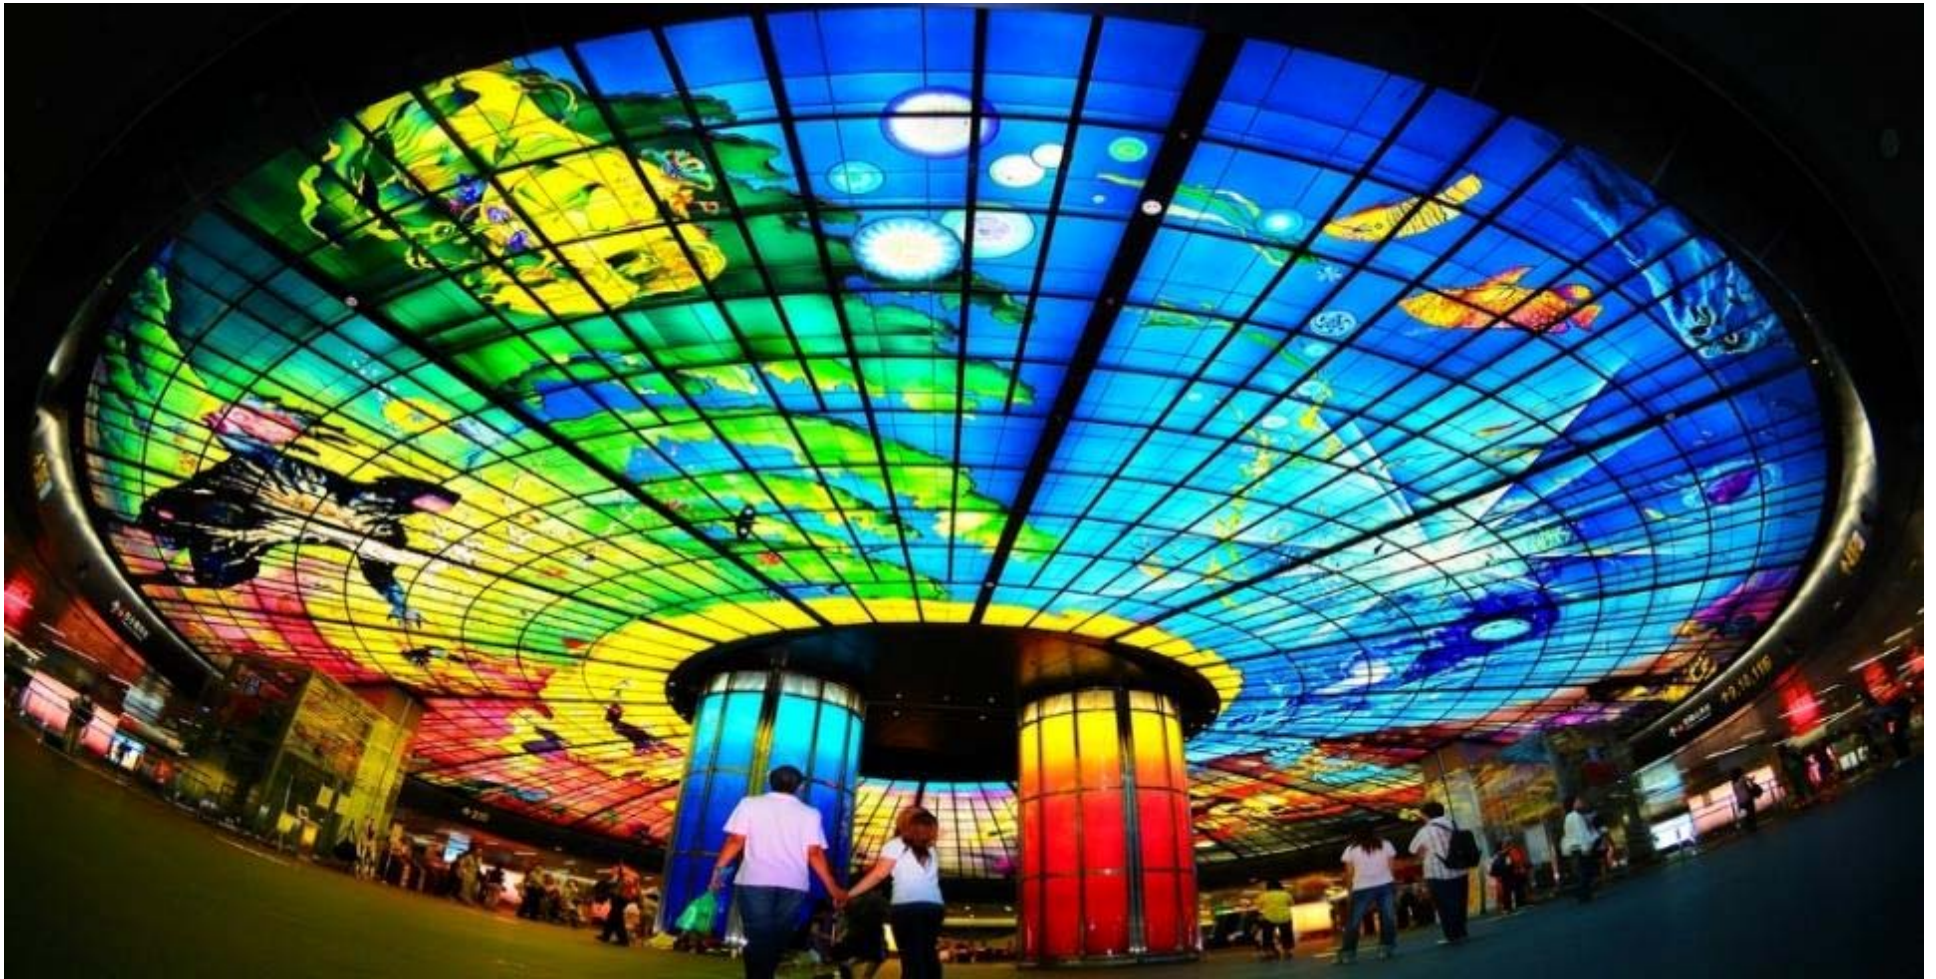

PRC, Hong Kong. MTR Kennedy station, Island Line to Western District. Blooming Budd, Lao U-kei and Lau Kung-wah, artists.

ROC, Taiwan. Mass Rapid Transit, MRT. Central Park Station. Red Line of the Kaohsiung subway. Richard Rogers, architect. (Jacob Eisiger, photo)